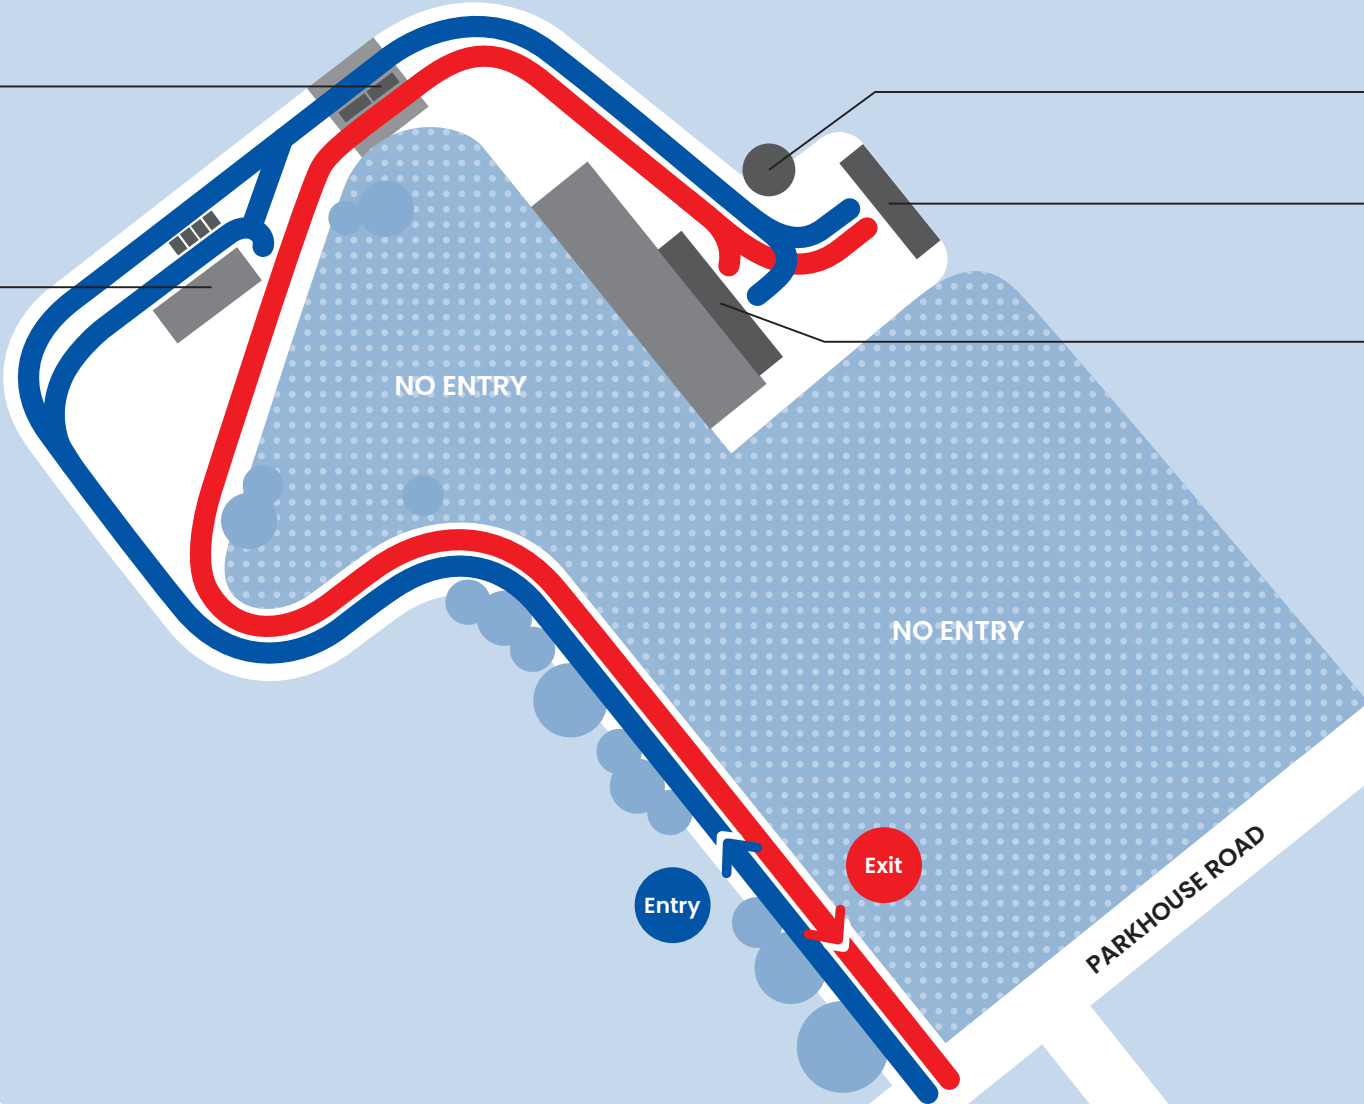

Kiosk
Weighbridge

Resource Recovery Centre
Hazardous Waste

Hardfill/soil

Green waste
Living Earth

Rubbish

Parkhouse Road

25 Parkhouse Road, Wigram