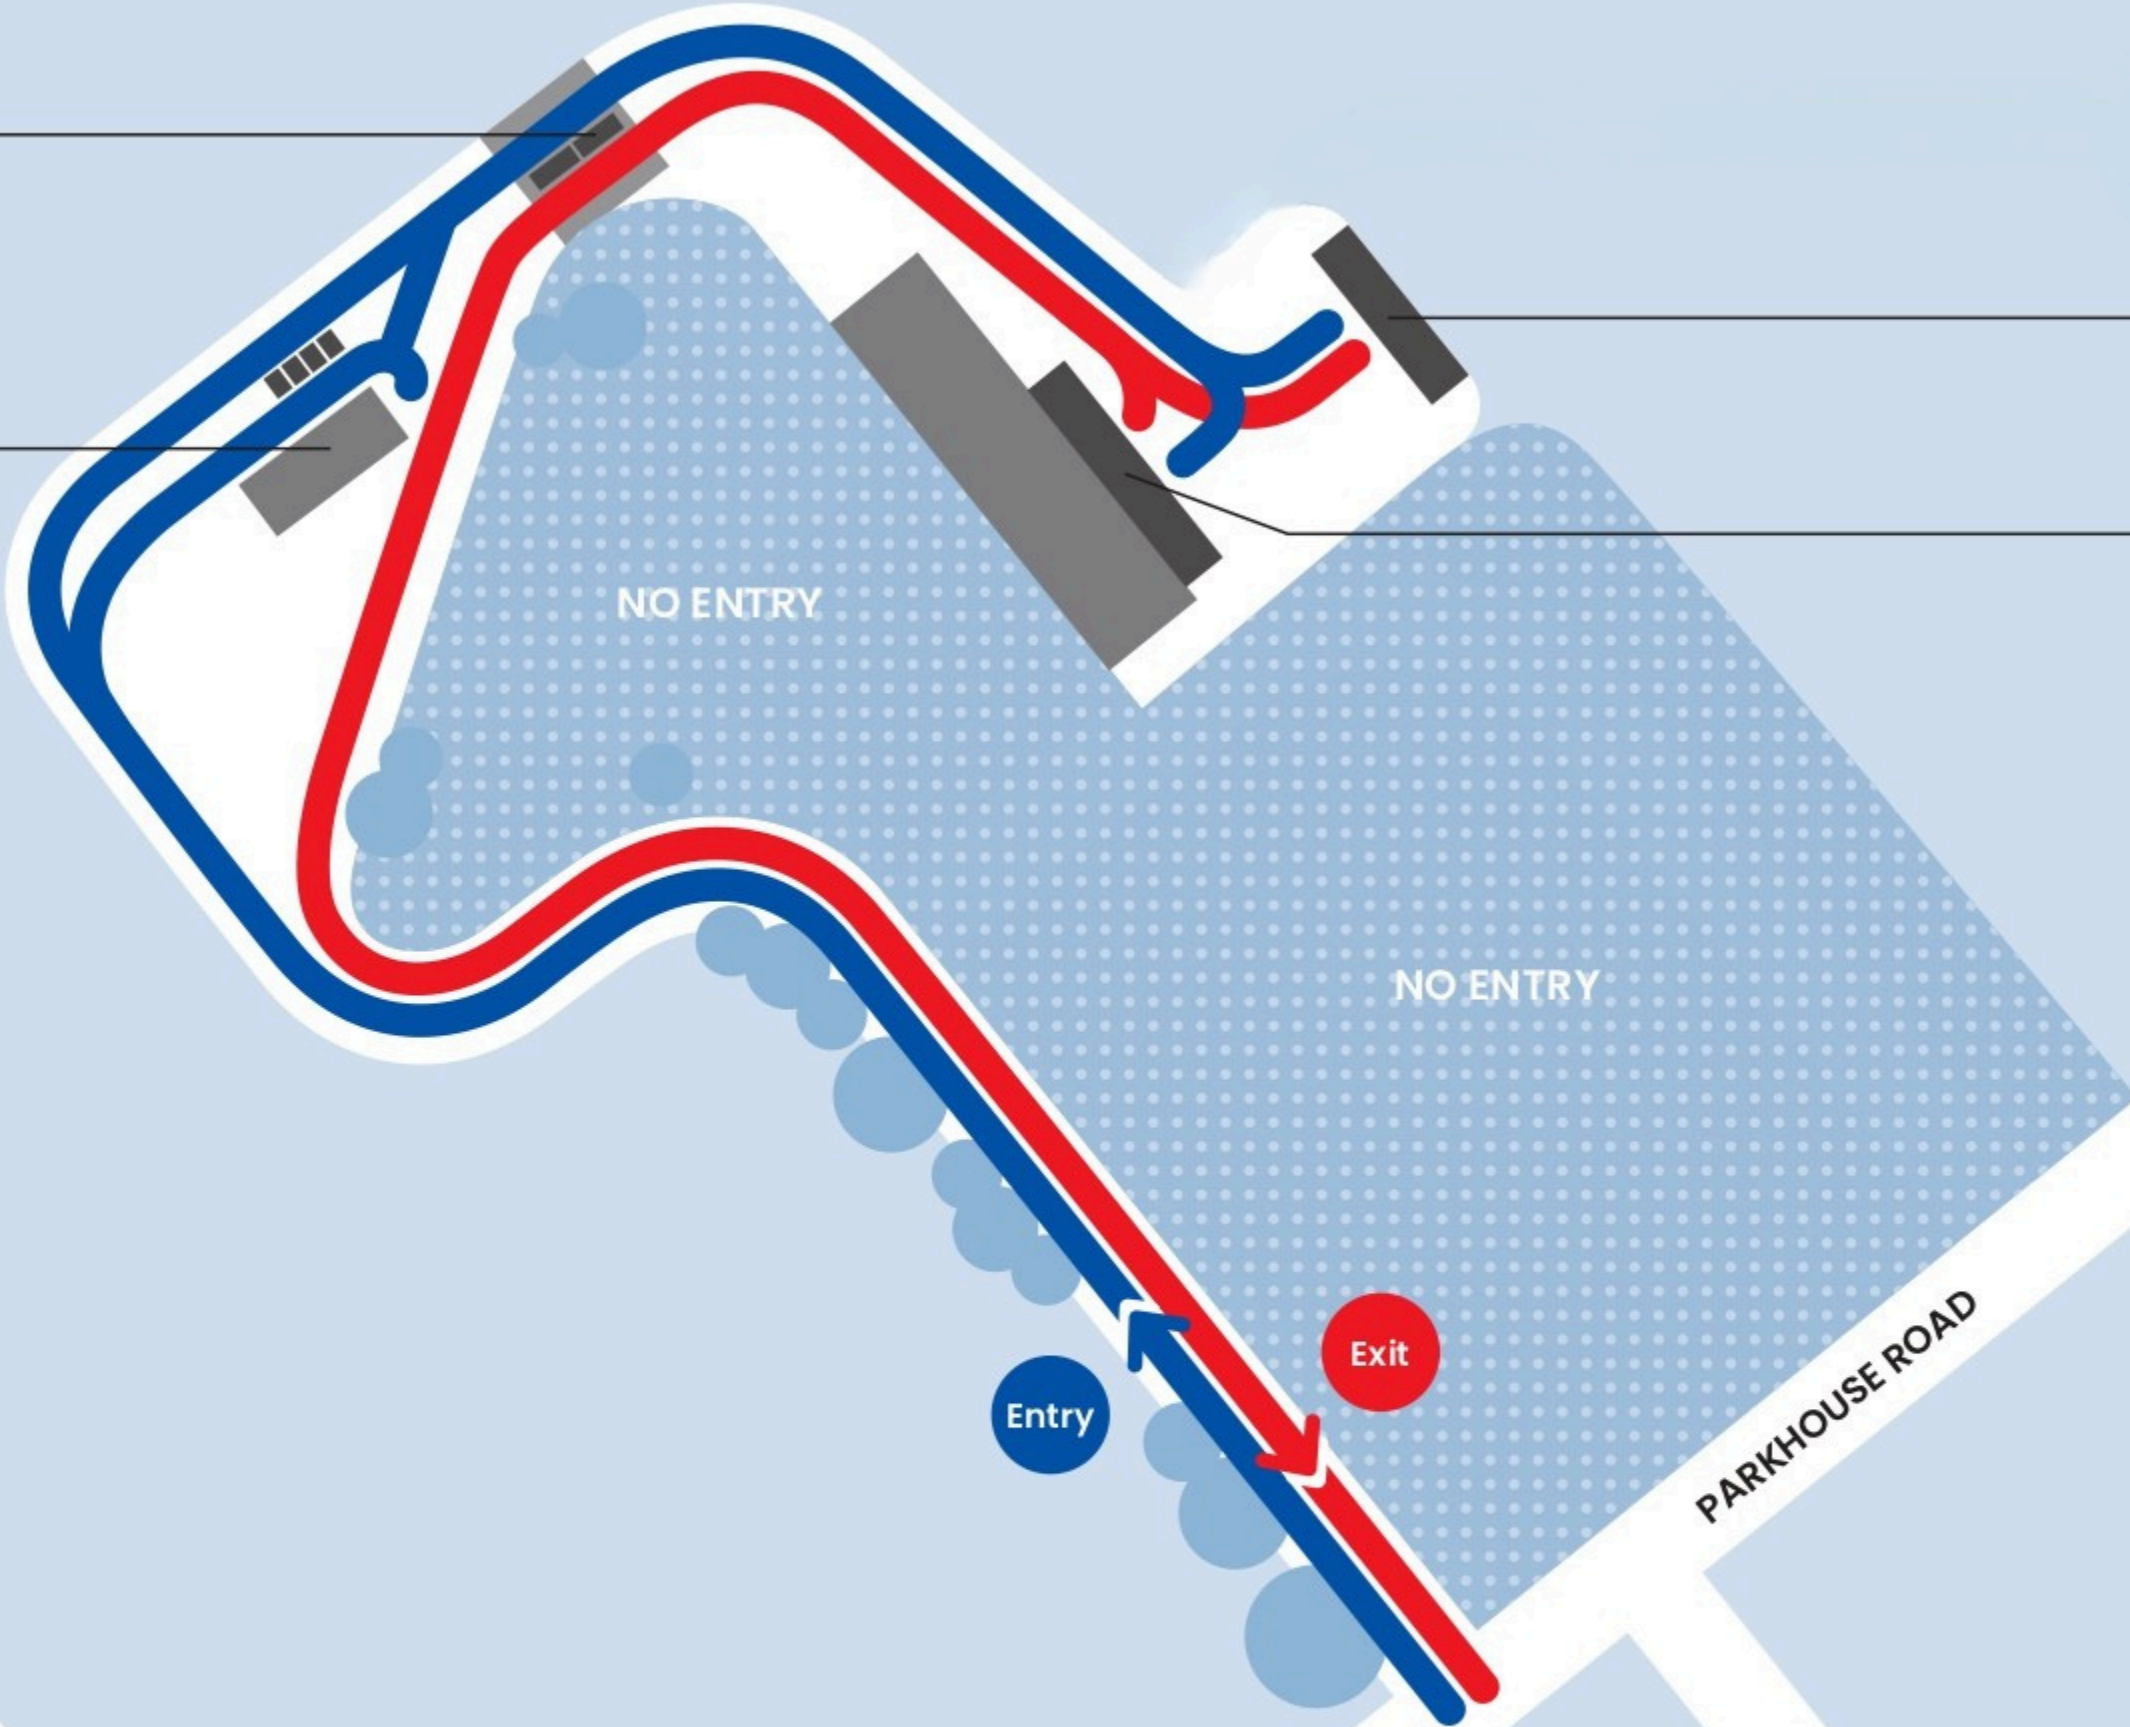

Kiosk
Weighbridge

Resource Recovery Centre
Hazardous Waste

Green waste
Living Earth

Rubbish

Parkhouse Road

25 Parkhouse Road, Wigram